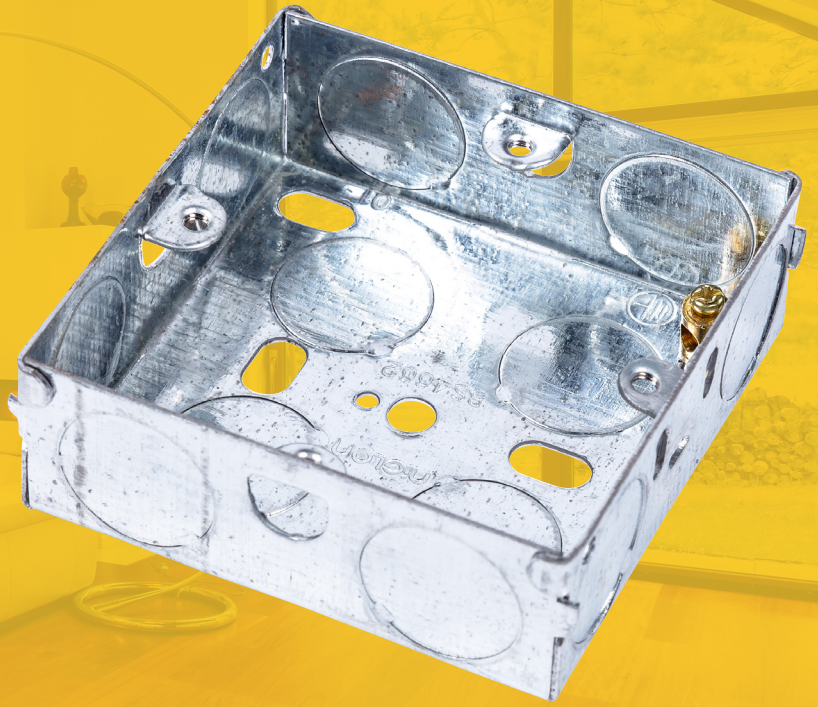

niglon

Installation Essentials

E11

Metal Switch & Socket Box

Technical Specifications

Depth	25mm
No. Gangs	1 Gang
Lugs	1 Adjustable & 3 Fitted
Dimensions	70x70x25mm

Technical Drawing